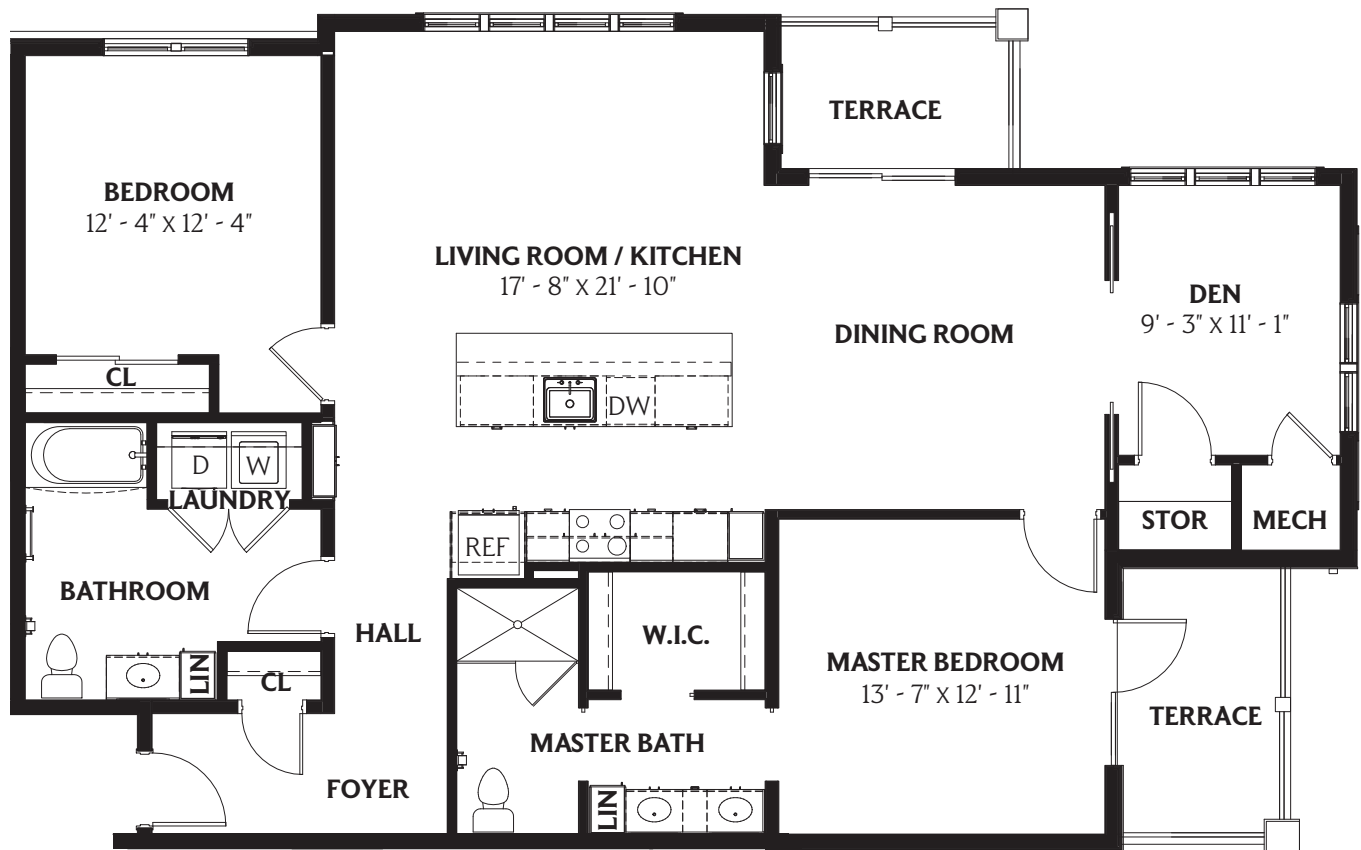

THE TURNER

Two Bedrooms • Two Baths with Den

1,560 Square Feet
(measurements may vary)

the **TERRACES** at
CLOVERWOOD

ONE SINCLAIR DRIVE • PITTSFORD, NY 14534 • P 585-789-4600 • terracesatcloverwood.org

A FRIENDLY SENIOR LIVING COMMUNITY