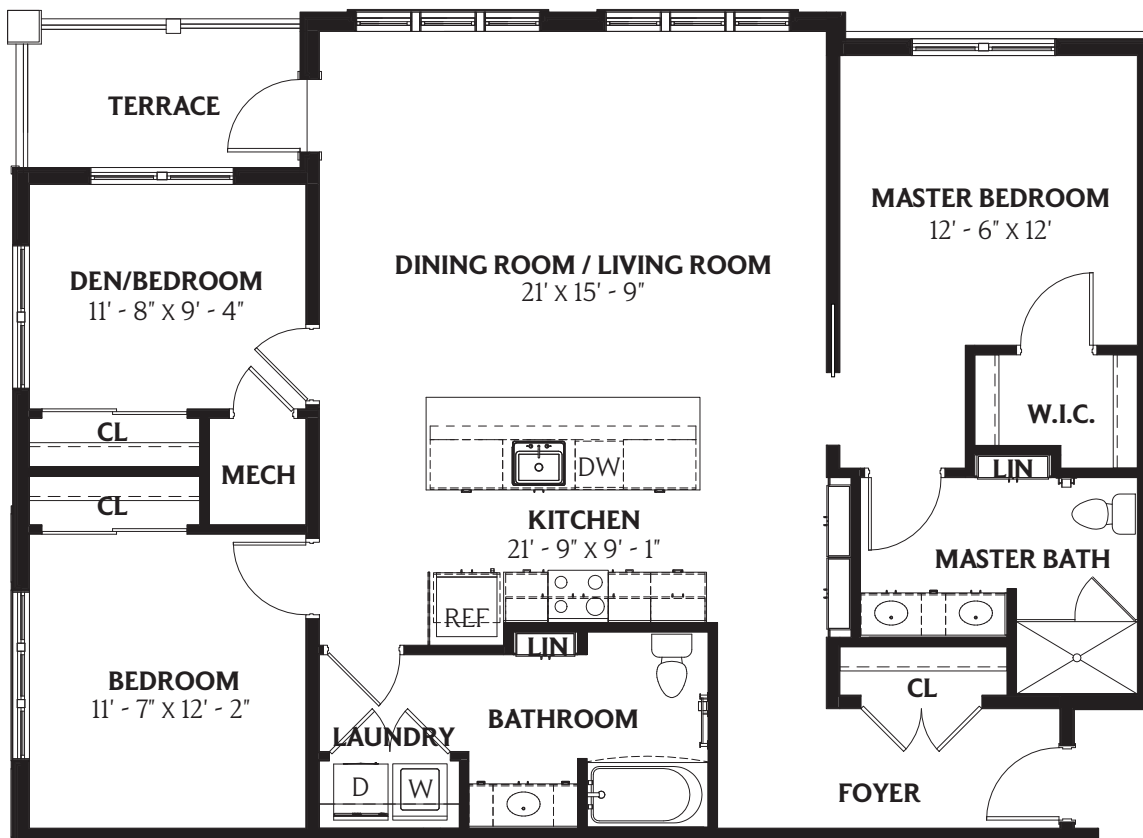

THE HOGARTH

Two Bedrooms • Two Baths with Den

1,480 Square Feet
(measurements may vary)

ONE SINCLAIR DRIVE • PITTSFORD, NY 14534 • P 585-789-4600 • terracesatcloverwood.org

A FRIENDLY SENIOR LIVING COMMUNITY