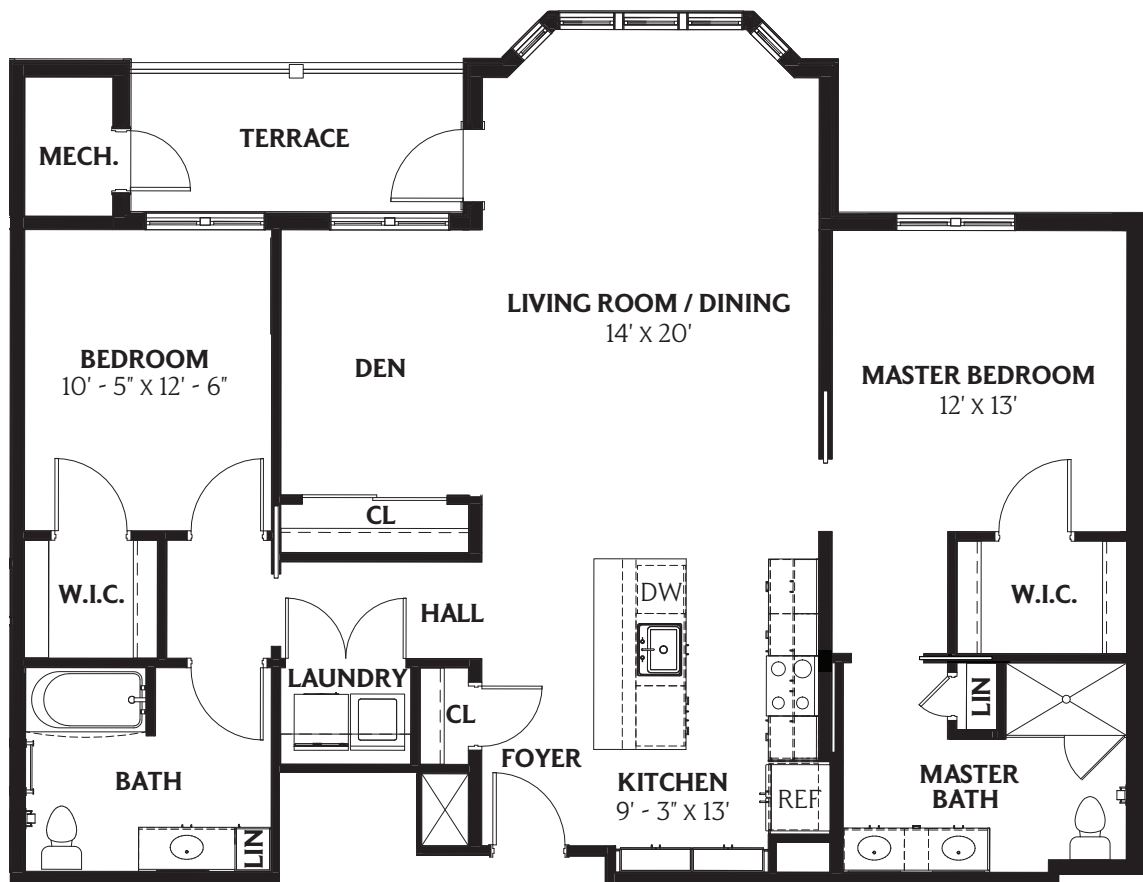

THE GARDNER

Two Bedrooms • Two Baths with Den

1,410 Square Feet
(measurements may vary)

the **TERRACES** at
CLOVERWOOD

ONE SINCLAIR DRIVE • PITTSFORD, NY 14534 • P 585-789-4600 • terracesatcloverwood.org

A FRIENDLY SENIOR LIVING COMMUNITY