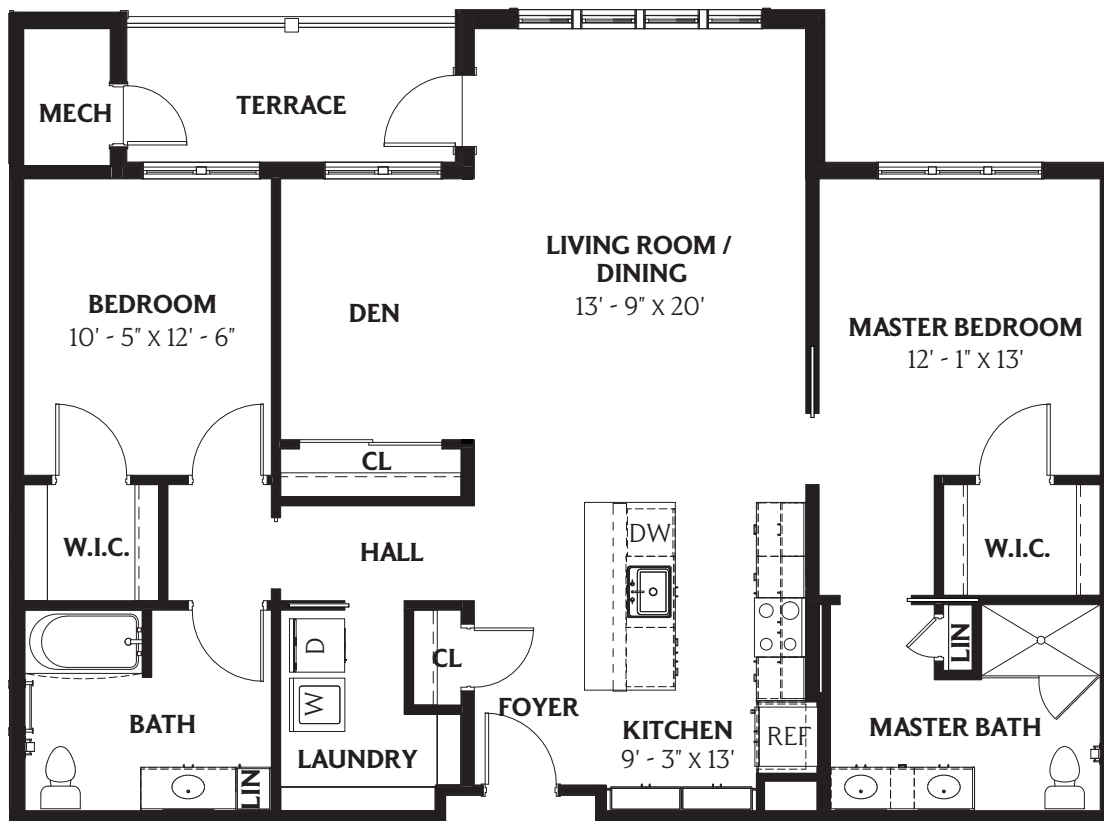

THE FITZGERALD

Two Bedrooms • Two Baths with Den

1,390 Square Feet
(measurements may vary)

the **TERRACES** at
CLOVERWOOD

ONE SINCLAIR DRIVE • PITTSFORD, NY 14534 • P 585-789-4600 • terracesatcloverwood.org