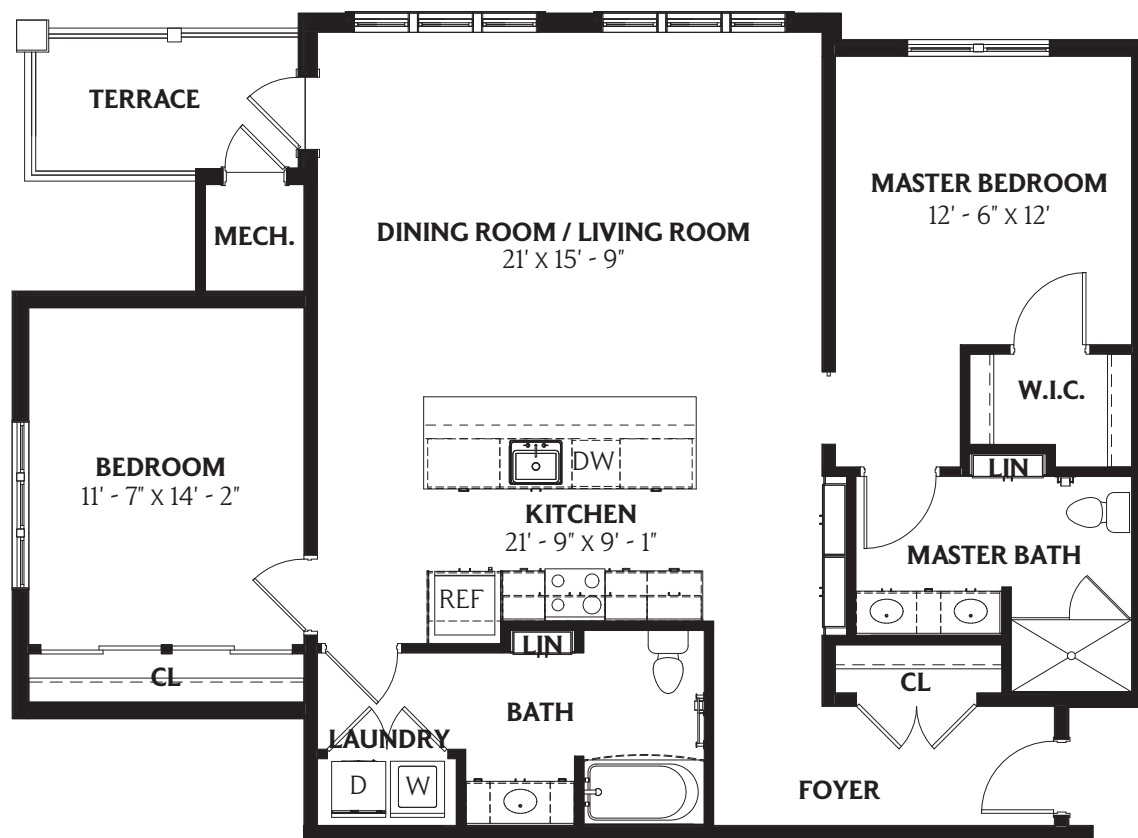

THE DAWSON

Two Bedrooms • Two Baths

1,380 Square Feet
(measurements may vary)

the **TERRACES** at
CLOVERWOOD

ONE SINCLAIR DRIVE • PITTSFORD, NY 14534 • P 585-789-4600 • terracesatcloverwood.org

A FRIENDLY SENIOR LIVING COMMUNITY