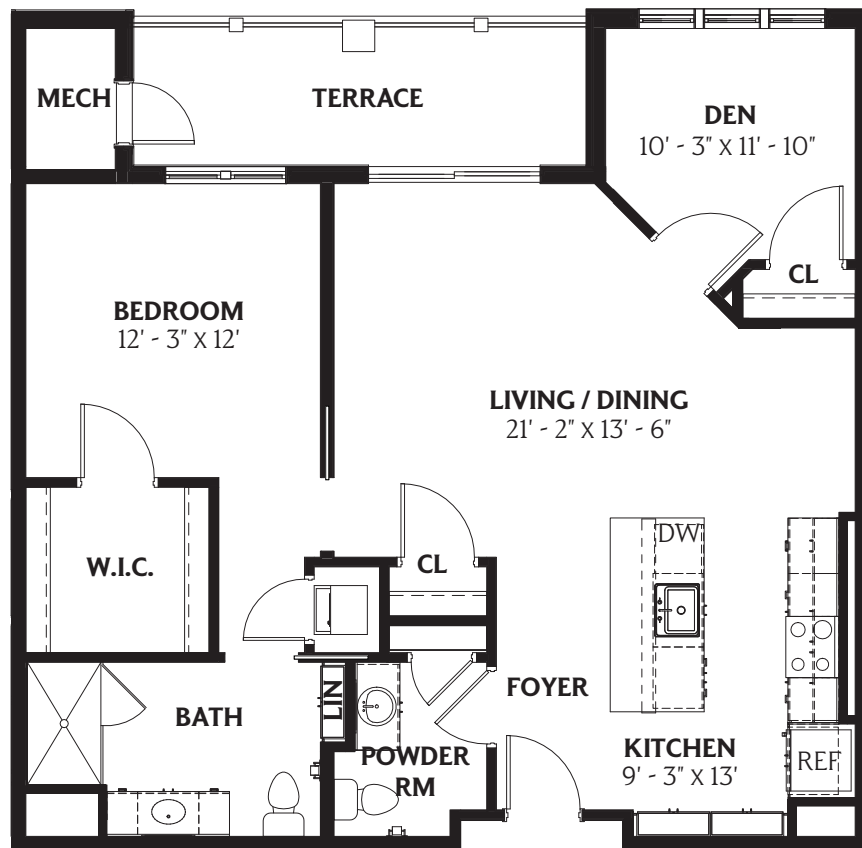

THE BLAKE

One Bedroom • One-and-a-Half Baths with Den

1,050 Square Feet
(measurements may vary)

ONE SINCLAIR DRIVE • PITTSFORD, NY 14534 • P 585-789-4600 • terracesatcloverwood.org

A FRIENDLY SENIOR LIVING COMMUNITY